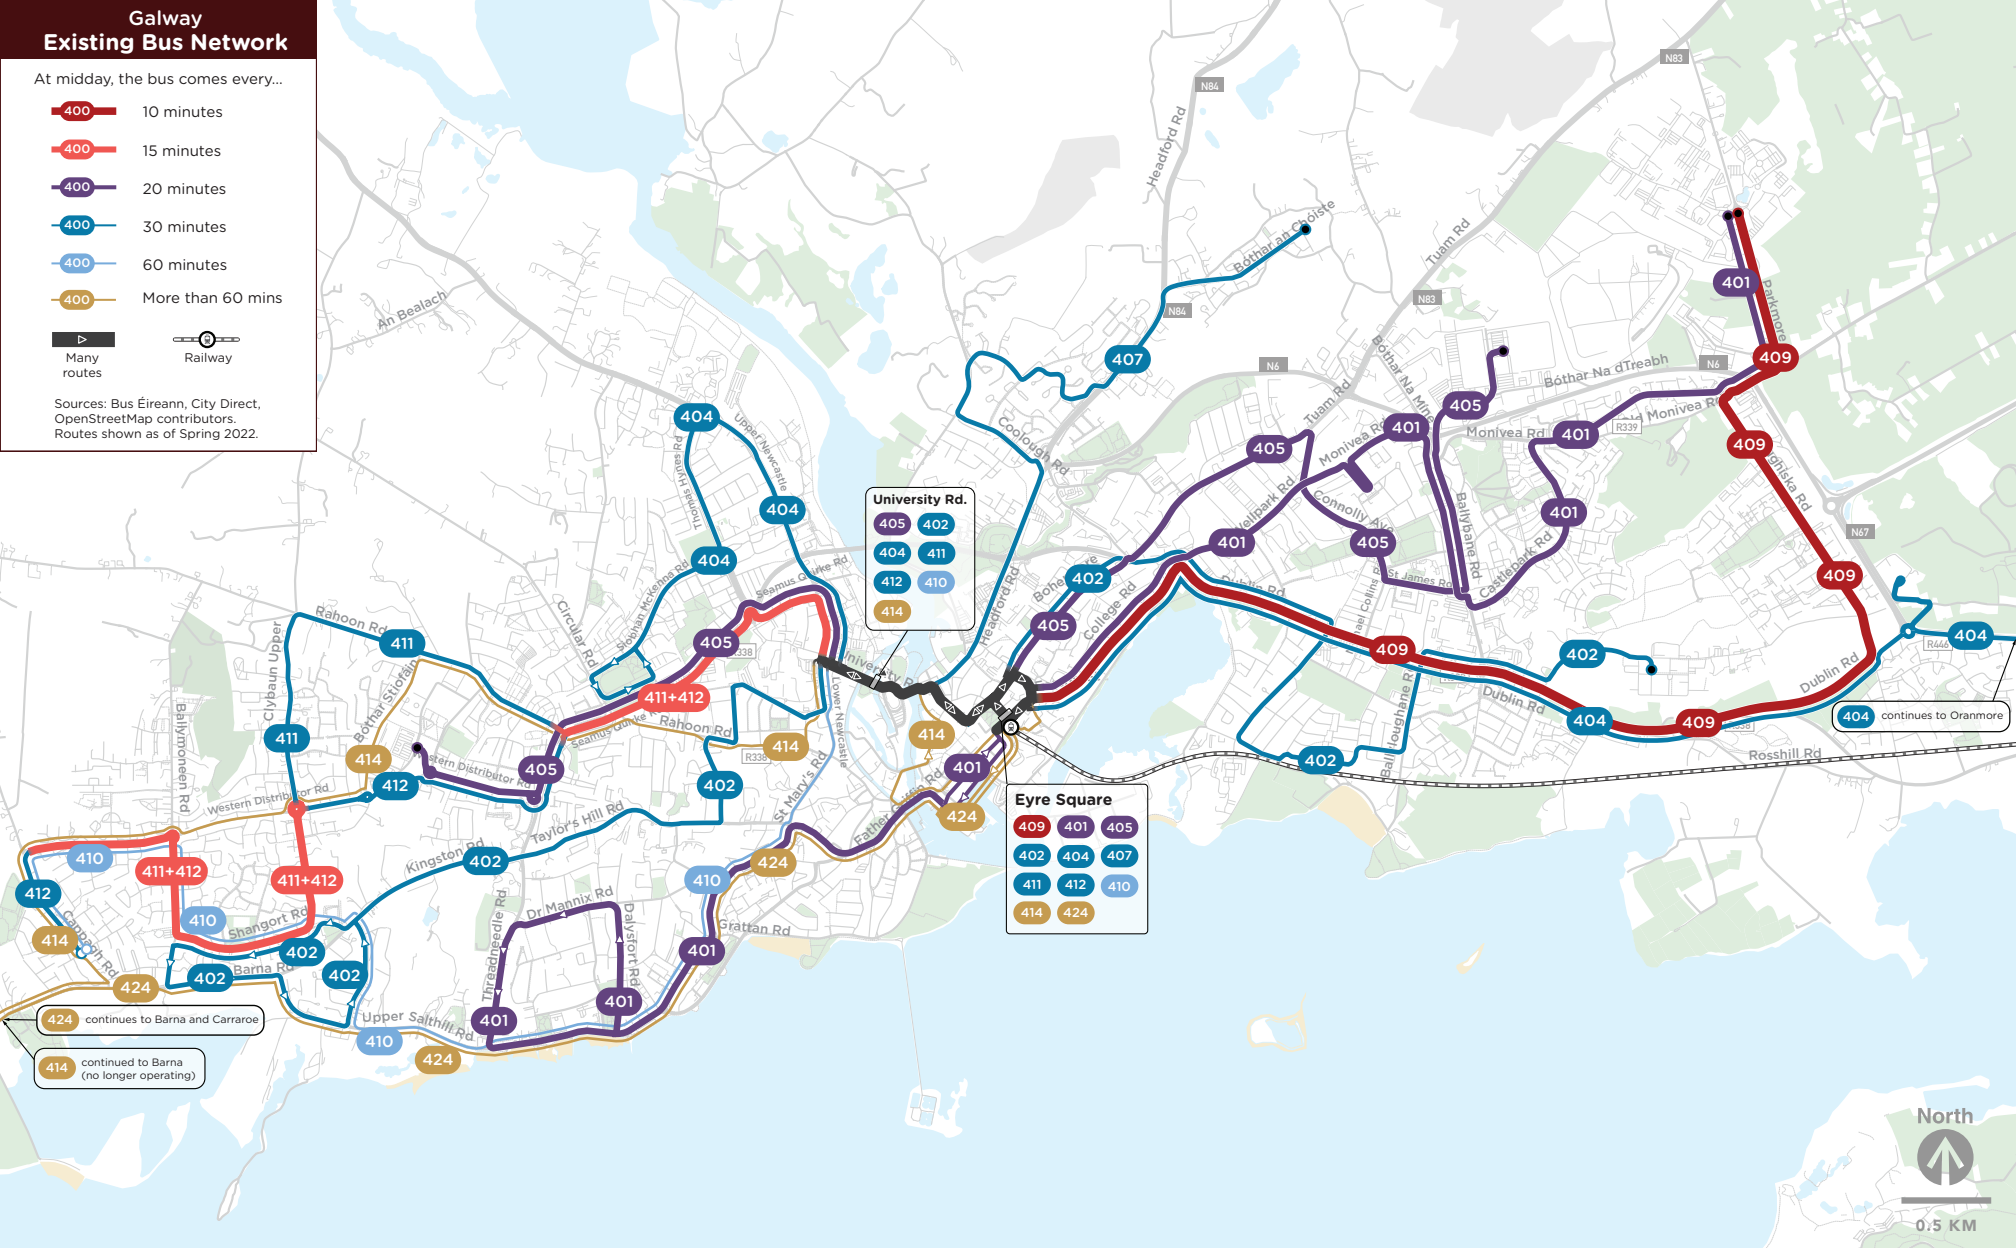

Galway Existing Bus Network

At midday, the bus comes every...

- 400 10 minutes
- 400 15 minutes
- 400 20 minutes
- 400 30 minutes
- 400 60 minutes
- 400 More than 60 mins

- Many routes
- Railway

Sources: Bus Éireann, City Direct, OpenStreetMap contributors.
Routes shown as of Spring 2022.

University Rd.

405	402
404	411
412	410
414	

Eyre Square

409	401	405
402	404	407
411	412	410
414	424	

424 continues to Barna and Carraroe

414 continued to Barna (no longer operating)

404 continues to Oranmore

North

0.5 KM